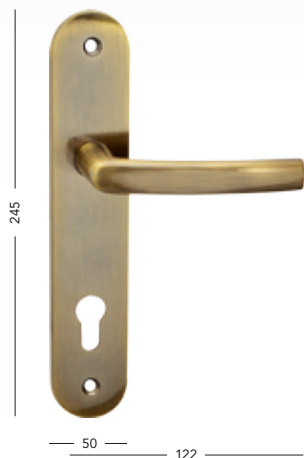

Alt-Wien+

PZ L/R	2615,-	3164,-
K PZ-LI/RE	2615,-	3164,-

280

40 120

C101+

K PZ-LI/RE 665,- 805,-

**Sveva**PZ L/R 1250,- 1512,-
K PZ-LI/RE 1250,- 1512,-**Sveva+**PZ L/R 1985,- 2401,-
K PZ LI/RE 1985,- 2401,-**Titan**PZ L/R 1250,- 1512,-
K PZ LI/RE 1250,- 1512,-**Titan+**PZ L/R 1985,- 2401,-
K PZ-LI/RE 1985,- 2401,-