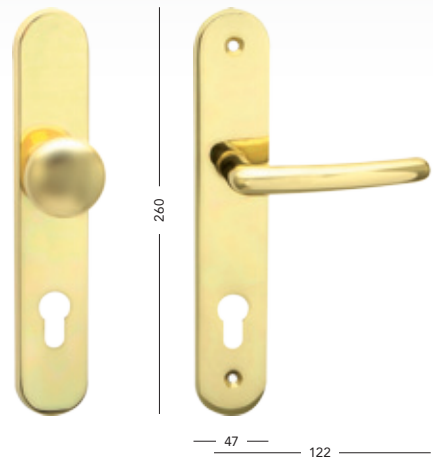

Alt-Wien+

PZ L/R	2615,-	3164,-
KPZ-LI/RE	2615,-	3164,-

Sveva

PZ L/R	1250,-	1512,-
KPZ-LI/RE	1250,-	1512,-

Sveva+

PZ L/R	1985,-	2401,-
K PZ-LI/RE	1985,-	2401,-

Titan

PZ L/R	1250,-	1512,-
K PZ LI/RE	1250,-	1512,-