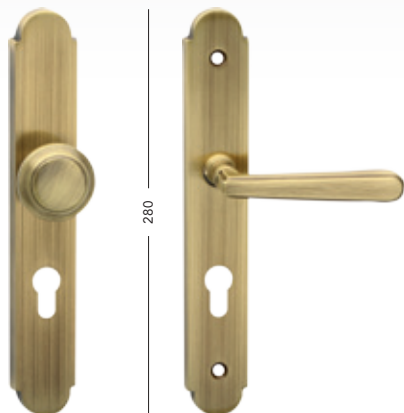

Alt-Wien

PZ L/R	2080,-	2517,-
KPZ-LI/RE	2080,-	2517,-