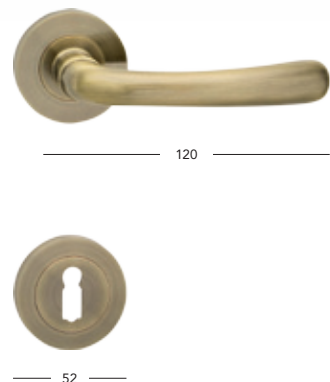

Dea-R

BB/PZ	675,-	817,-
WC	780,-	944,-
PZ-LI/RE	830,-	1004,-