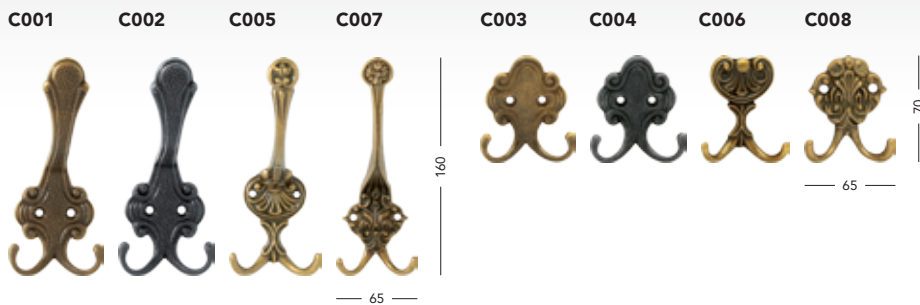

Věšák

Povrch	typ provedení	obj. číslo	cena
OFS	Věšák C001	C001	47,- 57,-
K	Věšák C002	C002	31,- 38,-
OFS	Háček C003	C003	22,- 27,-
K	Háček C004	C004	24,- 28,-
OFS	Věšák C005	C005	51,- 62,-
OFS	Háček C006	C006	21,- 26,-
OFS	Věšák C007	C007	51,- 62,-
OFS	Háček C008	C008	20,- 25,-