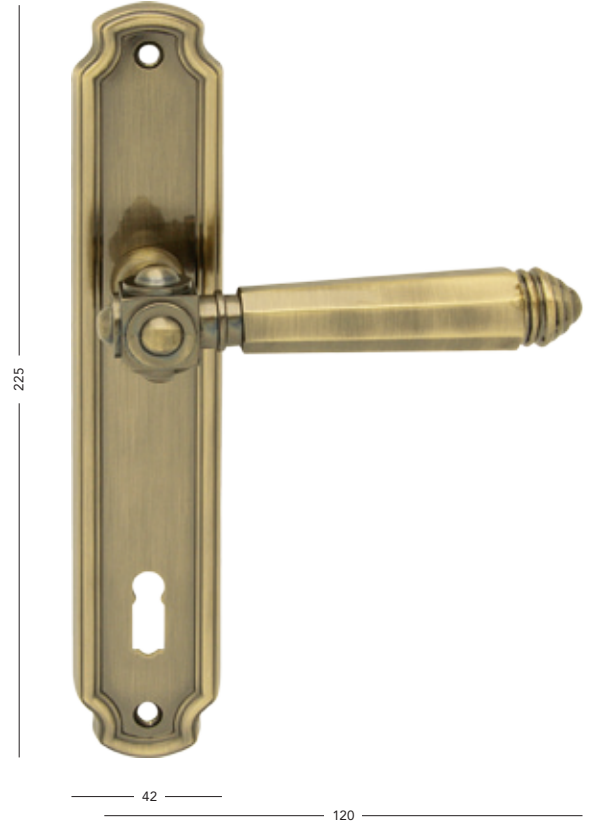

Atlantis

BB/PZ	830,-	1004,-
WC	935,-	1131,-
PZ-LI/RE	990,-	1198,-